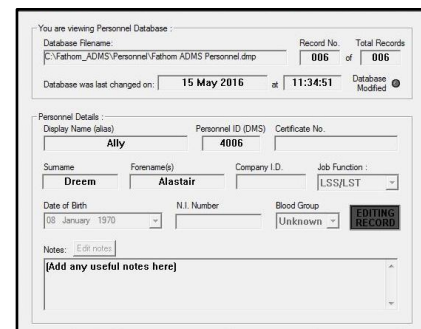

DMS Personnel Database

- Personnel details of all Air divers and Supervisors that work with the Air Dive system are set up here.
- Keeps track of all the personnel that are actively being managed by the dive monitoring system:
  - Air Divers assigned to diving duties
  - Air Dive Supervisors on duty
  - LSS on duty