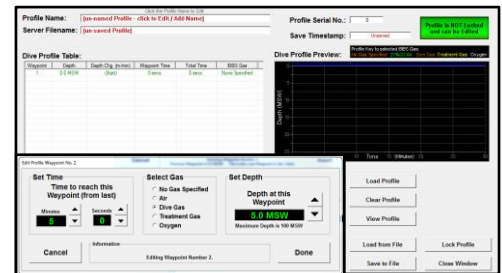

## AIR Dive Monitoring System (DMS)

- Personnel management
- AIR DMS profile editor
- Log dive profile
- DMS records all system parameters (sensor values, timers, status etc) once per second.
- Dive timers
- Dive alarms
- Black-Box recording

## Host DMS Sensors:

- Breathing Gas O2 & CO2 Analysers
- HP Gas pressure sensors
- LP Breathing Gas pressure
- Pneumo Depth
- Hot Water Temperature

## In-Water Timer

- Supervisor adjustable
- Start – Stop
- Greater than alarm
- Shift time remaining pre-warning alarm

## DMS Dive Profile Editor

- Use waypoints to create depth versus time dive profiles displayed the DMS screen.
- Assists diving supervisor in ensuring divers do not exceed the ascent rates specified in dive tables and to plan decompression stops.
- Profiles may also be used to plan therapeutic treatment.