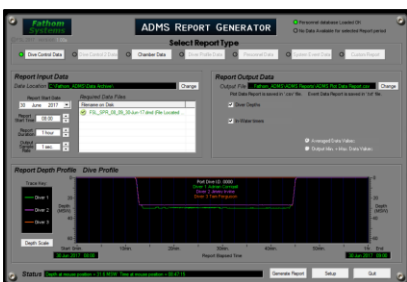

DMS Personnel Database

- Personnel details of all Air divers and Supervisors that work with the Air Dive system are set up here.
- Keeps track of all the personnel that are actively being managed by the dive monitoring system:
  - Air Divers assigned to diving duties
  - Air Dive Supervisors on duty
  - LSS on duty