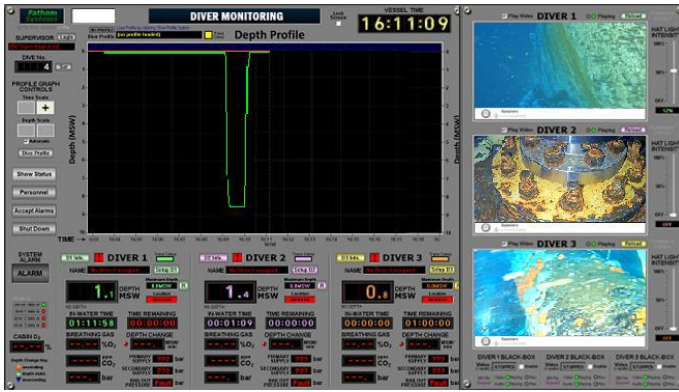

DMS Software Features:

AIR Dive Monitoring System (DMS)

- Personnel management
- AIR DMS profile editor
- Log dive profile
- DMS records all system parameters (sensor values, timers, status etc) once per second.
- Dive timers
- Dive alarms
- Black-Box recording

Host DMS Sensors:

- Breathing Gas O2 & CO2 Analysers
- HP Gas pressure sensors
- LP Breathing Gas pressure
- Pneumo Depth
- Hot Water Temperature